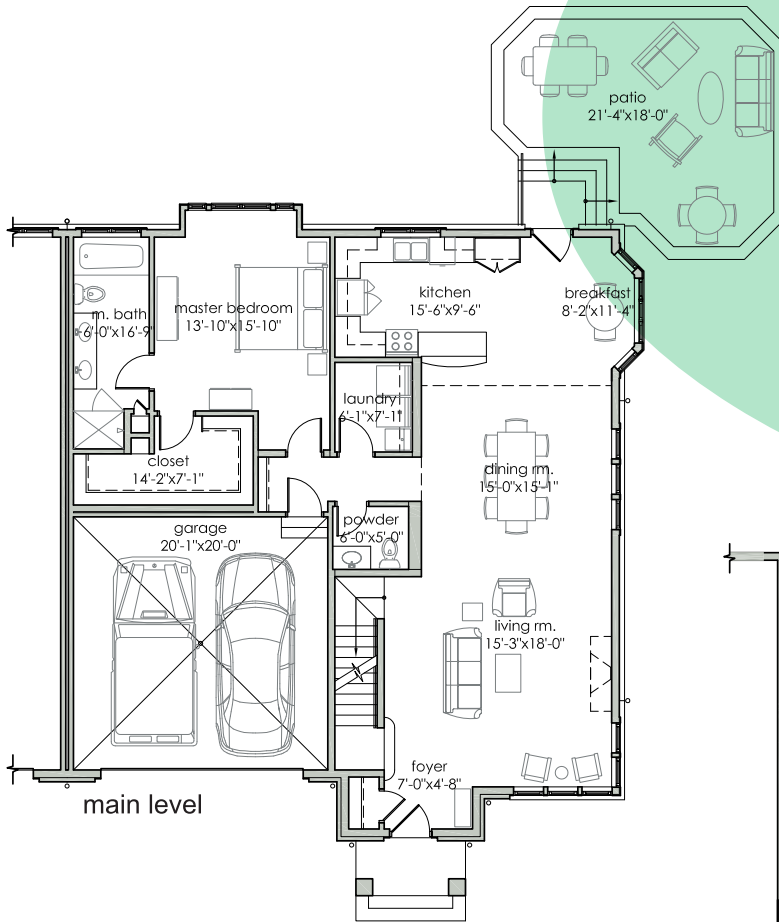

## GreatHouse

exquisite first floor living  
 enjoy the outdoors from your  
 landscaped patio

2,972 square feet